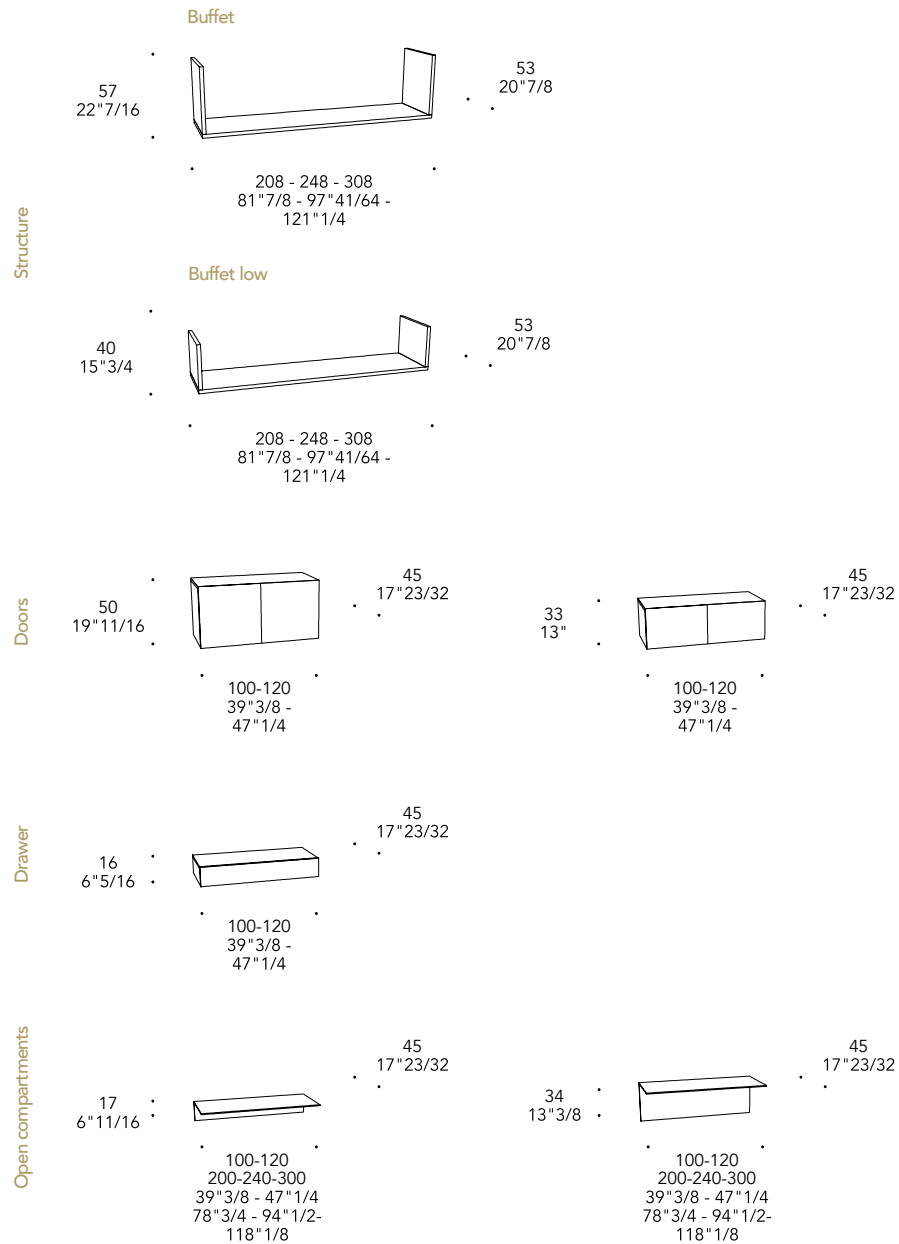

URO BUFFET, BUFFET LOW

Design · Emanuele Missaglia e Luciano Lucatello

BUFFET & BUFFET LOW

COMPONENTI COMPONENTS