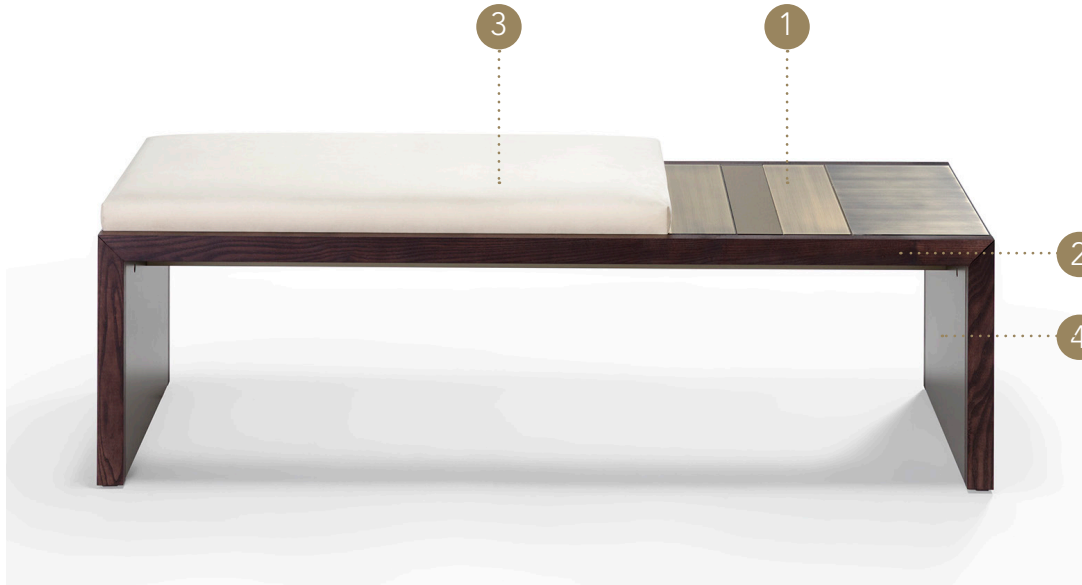

SATIN PANCA

Design · Reflex

ESTERNO | 1
OUTER SIDE

Vetro
Glass

104M Ottone satinato
104M Satin brass

Specchio bronzo
Bronze mirror

BORDO | 2
EDGE

Legno
Wood

Frassino scuro
Dark Ashwood

CUSCINO | 3
CUSHION

Rivestimento in:
Upholstery in:

Tessuto
Fabric

MATERIAL SHEET- A

Super
Extra
Luxury

Pelle
Leather

MATERIAL SHEET- B

Cat. C
Naturale
Nabuk

INTERNO | 4
INNER SIDE

Legno
Wood

finitura/finish
100M Bronze
100M Bronze

with cushion

47
1' 6" 1/2

without cushion

43
1' 4" 59/64

58
1' 10" 53/64

151
4' 11" 29/64

58
1' 10" 53/64

151
4' 11" 29/64