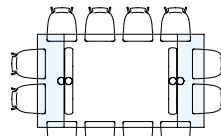

POLICLETO COLLEZIONE

ALLUNGABILE - ELLITTICO - FISSO - GOCCIA - Q

Design · Arnaldo Gamba e Leila Guerra

GOCCIA

3 Posti/Seats

Chiuso Closed
121 x 121 x 75h
47"5/8 x 47"5/8 x 29"1/2

6 Posti/Seats

Aperto Open
166 x 121 x 75h
65"3/8 x 47"5/8 x 29"1/2

5 Posti/Seats

Chiuso Closed
130 x 135 x 75h
51"1/8 x 53"1/8 x 29"1/2

8 Posti/Seats

Aperto Open
183 x 135 x 75h
72" x 53"1/8 x 29"1/2

ELLITTICO

6 Posti/Seats

Chiuso Closed
160 x 110 x 75h
63" x 43"1/4 x 29"1/2

10 Posti/Seats

Aperto Open
280 x 110 x 75h
110"1/4 x 43"1/4 x 29"1/2

Q

6 Posti/Seats

Chiuso Closed
120 x 120 x 76h
47"1/4 x 47"1/4 x 29"29/32

8 Posti/Seats

Aperto Open
200 x 120 x 76h
78"3/4 x 47"1/4 x 29"29/32

8 Posti/Seats

Chiuso Closed
140 x 140 x 76h
55"1/8 x 55"1/8 x 29"29/32

12 Posti/Seats

Aperto Open
250 x 140 x 76h
98"3/8 x 55"1/8 x 29"29/32

RETTANGOLARE FISSO FIXED

6 Posti/Seats

Fisso Fixed
140 x 90 x 75h
55"1/8 x 35"3/8 x 29"1/2