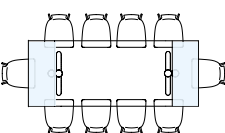

Fisso Fixed
200 x 100 x 75h
78"3/4 x 39"3/8 x 29"1/2

RETTANGOLARE
ALLUNGABILE *EXTENSIBLE*

6 Posti/Seats

Chiuso Closed
140 x 90 x 75h
55"1/8 x 35"3/8 x 29"1/2

8 Posti/Seats

Aperto Open
220 x 90 x 75h
86"5/8 x 35"3/8 x 29"1/2

6 Posti/Seats

Chiuso Closed
160 x 100 x 75h
63" x 39"3/8 x 29"1/2

10 Posti/Seats

Aperto Open
240 x 100 x 75h
94"1/2 x 39"3/8 x 29"1/2

6 Posti/Seats

Chiuso Closed
160 x 100 x 75h
63" x 39"3/8 x 29"1/2

10 Posti/Seats

Aperto Open
260 x 100 x 75h
102"3/8 x 39"3/8 x 29"1/2

6 Posti/Seats

Chiuso Closed
180 x 100 x 75h
70"7/8 x 39"3/8 x 29"1/2

10 Posti/Seats

Aperto Open
260 x 100 x 75h
102"3/8 x 39"3/8 x 29"1/2

6 Posti/Seats