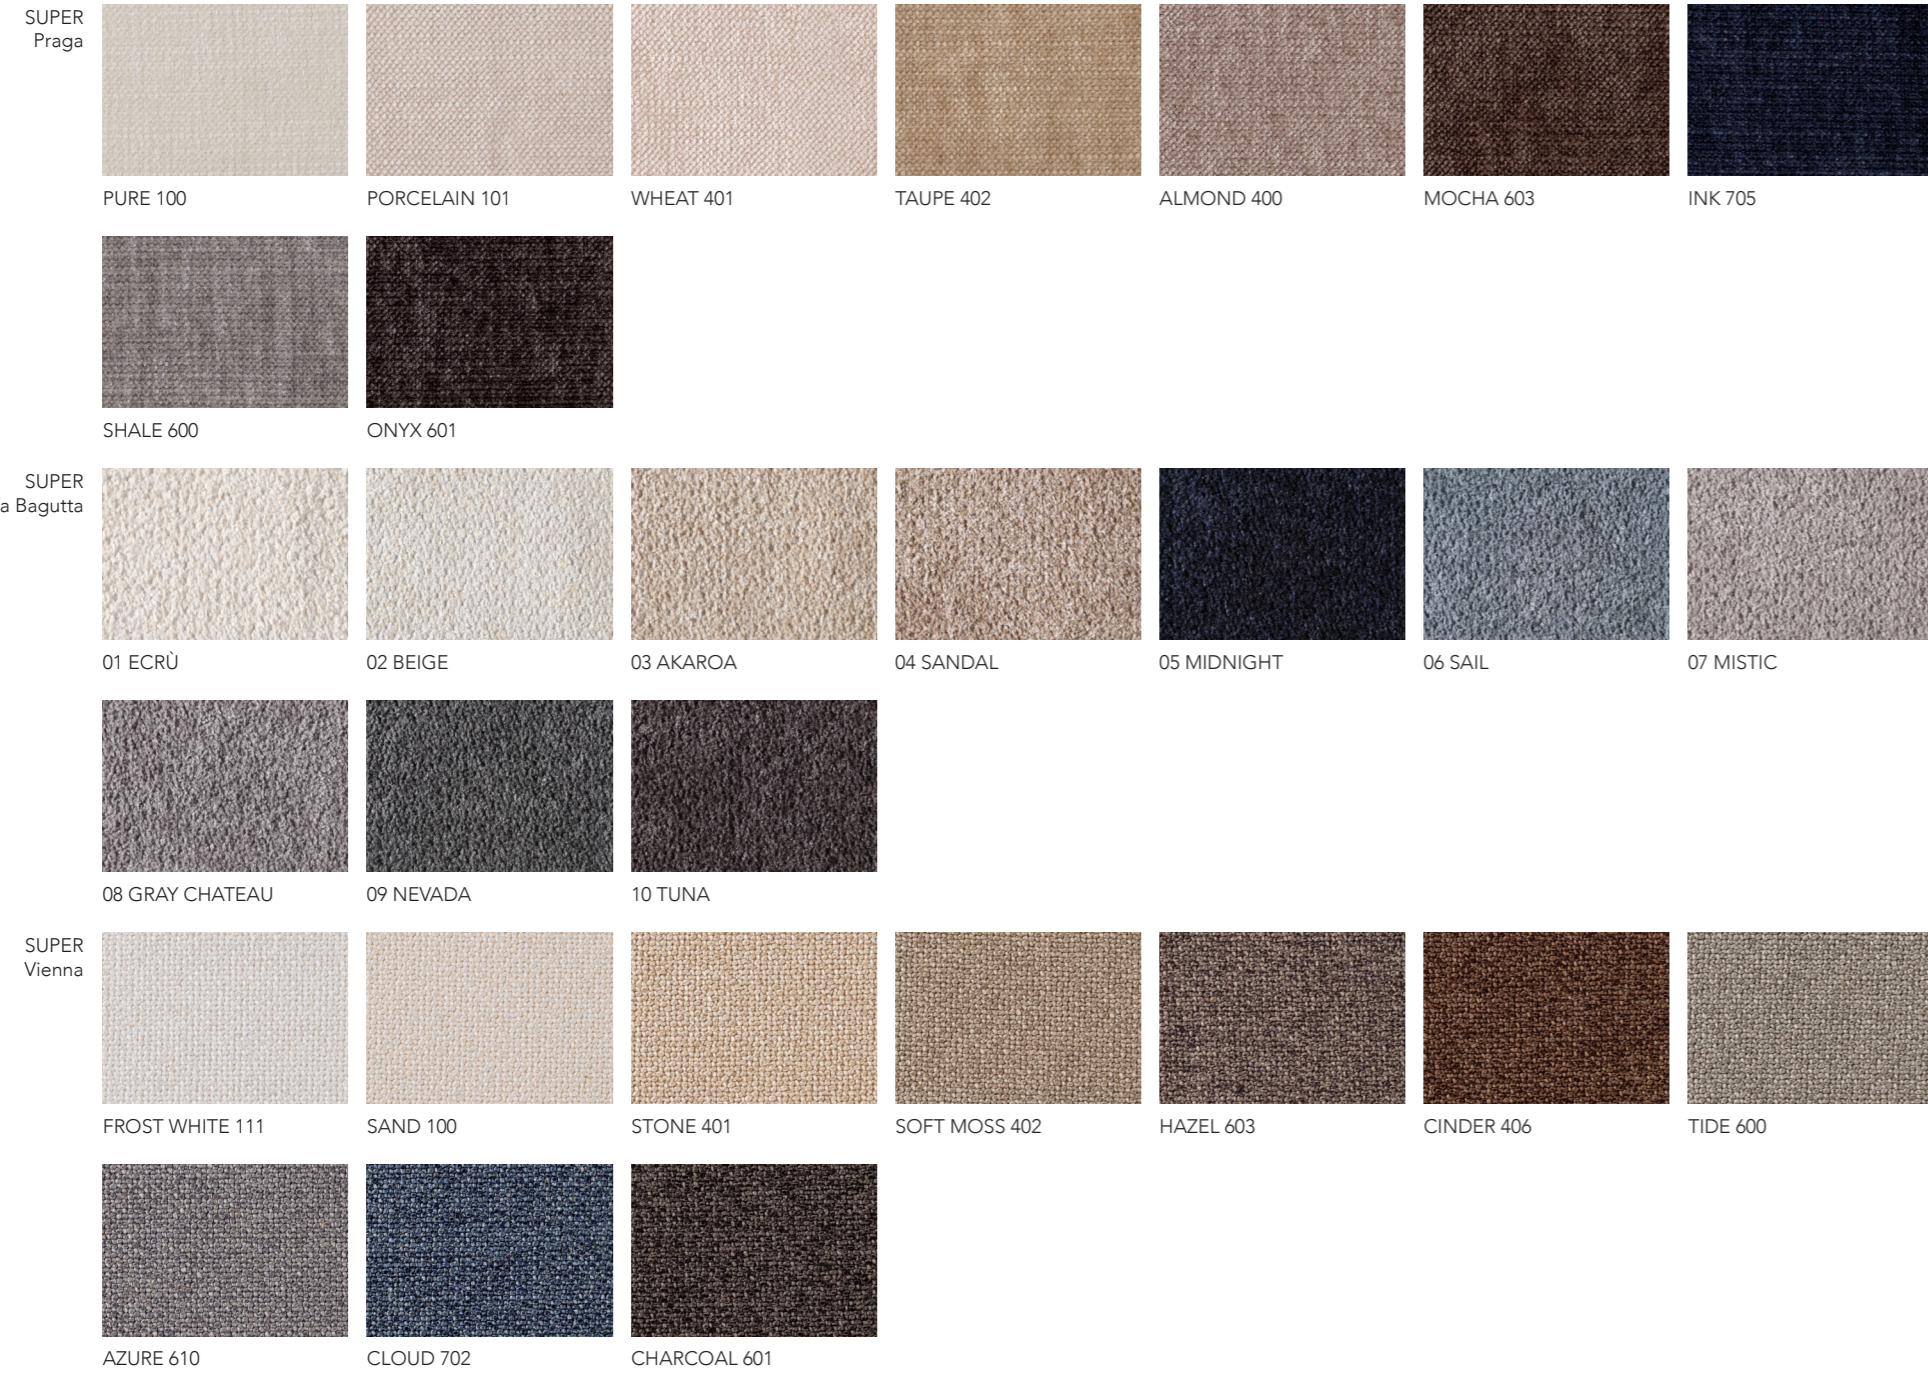

MATERIAL SHEET

A

Tessuto
/ Fabric

reflex

TESSUTO / FABRIC

TESSUTO / FABRIC

EXTRA
Dublino

01 PEARL BUSH 02 CROCODILE 03 RIVER BED 04 TROUT 05 GULL GRAY 06 HEATHER 07 VIRIDIAN