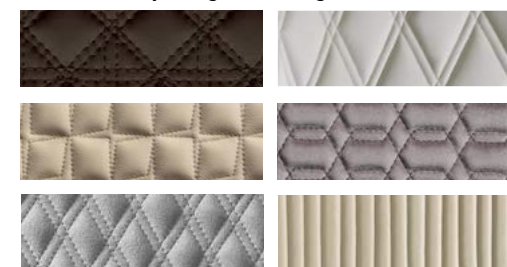

OPTIONAL |

Per cover esterna
For external cover

- Trapuntatura/ quilting Emerald, San Marco, Diamond, Fly, Exagon, Millerighe