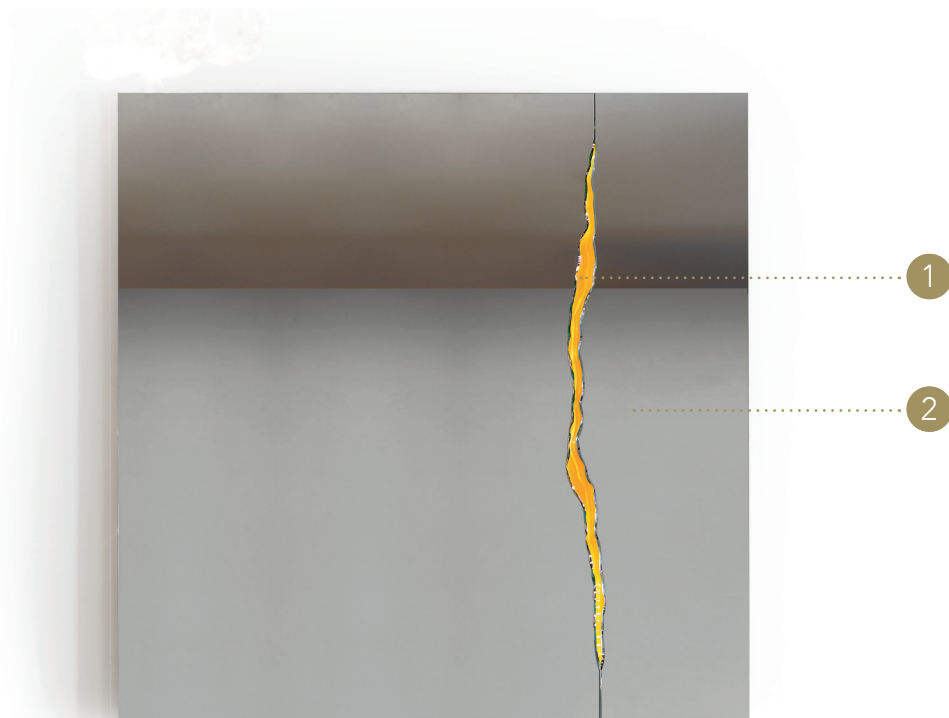

IMPACT SPECCHIO

Design · Reflex

DECORO DECORATION | 1

Decoro sagomato laccato
Decor lacquered wood

Oro
Gold

104M Ottone satinato
104M Satin brass

SPECCHIO MIRROR | 2

Vetro
Glass

sp./thick 6 mm.

Specchio extrachiaro
Extra clear mirror

OPTIONAL | - Illuminazione Led
- Led lighting

Square 90

Square 120

Vertical 90

Vertical 200

Round 120