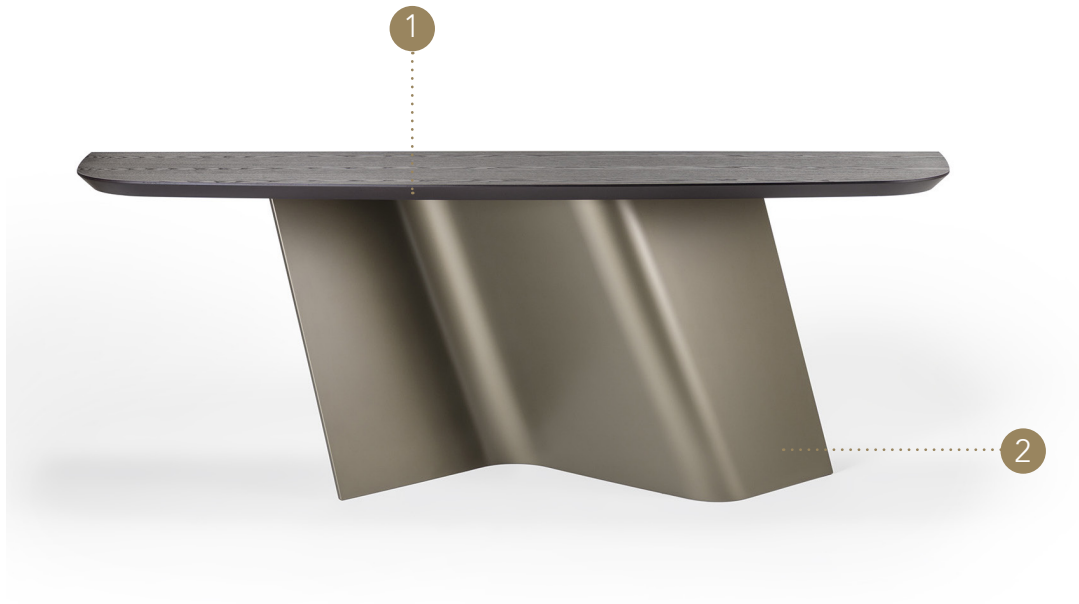

ESSE CONSOLE BEVEL WOOD

Design · Tulczinsky

TOP | 1

Legno
Wood

Frassino scuro
Dark Ashwood

Noce canaletto
Canaletto walnut

BASE | 2

Vetro extrachiario curvato
Curved extra-clear glass

100M Bronze
100M Bronze

104M Ottone satinato
104M Satin brass

finitura/finish

105M Ottone dark satinato
105M Satin dark brass

101M Titanium satinato
101M Satin titanium