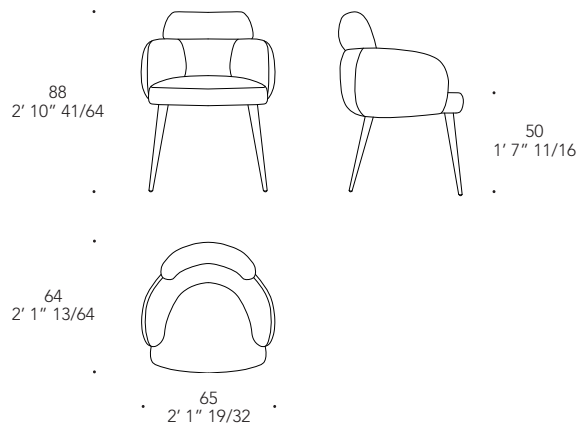

BOLD SEDIA

Design · Riccardo Lucatello

Versione custom
Custom version

SCHIENALE, SEDUTA E POGGIA TESTA BACKREST, SEAT AND HEADREST | 1

Rivestimento in:
Upholstery in:

Tessuto
Fabric

MATERIAL SHEET- A

Super
Extra
Luxury
C.O.M.

Pelle
Leather

MATERIAL SHEET- B

Cat. C
Colorata
Naturale
Nabuk

GAMBE LEGS | 2

Legno
Wood

100M Bronze
100M Bronze

104M Ottone satinato
104M Satin brass

105M Ottone dark satinato
105M Satin dark brass