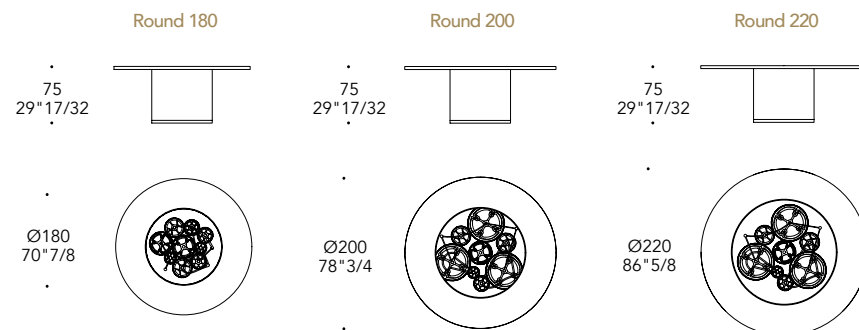

BIG BEN 72

Design · Riccardo Lucatello

BASE | 3

Rivestimento in:
Upholstery in:

Pelle
Leather

MATERIAL SHEET- B

Cat C
Nabuk

- Trapuntatura Emerald, San Marco, Diamond, Fly, Exagon
- Emerald, San Marco, Diamond, Fly, Exagon quilting
- Base in legno in tinta con bordo top
- Wooden base same finish as the top edge