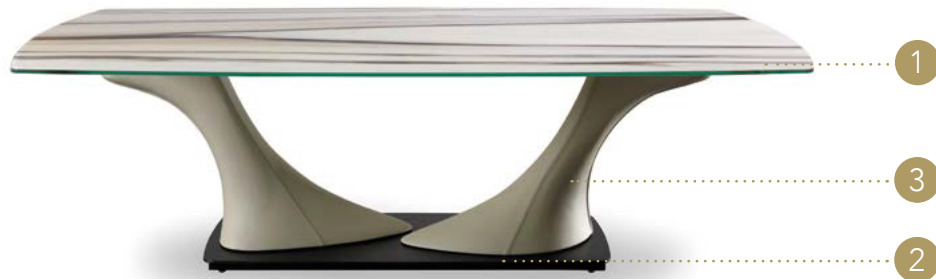

ARCHIMEDE 72

Design · Riccardo Lucatello

ARCHIMEDE 72 FISSO

ARCHIMEDE 72 ALLUNGABILE

2 prolunghe da 60 cm
2 x 60 cm leaves

TOP | 1

Vetro Marmo
Marble glass
MARMOREFLEX®

MATERIAL SHEET- D

Vetro Legno
Wood glass
LEGNOREFLEX®

MATERIAL SHEET- D

sp./thick 10+4 mm.
filo Wing/Wing edge

PIASTRA PLINTH | 2

Metallo
Metal

100M Bronze
100M Bronze

finitura/finish

104M Ottone satinato
104M Satin Brass

105M Ottone dark satinato
105M Satin dark Brass

101M Titanium satinato
101M Satin Titanium

GAMBE LEGS | 3

Rivestite in pelle
Covered in leather

MATERIAL SHEET- B

Naturale
Nabuk

FIXED
Square-round 200

FIXED
Square-round 250

FIXED
Square-round 300

FIXED
Square-round 340

EXTENDABLE
Square-round 220-340