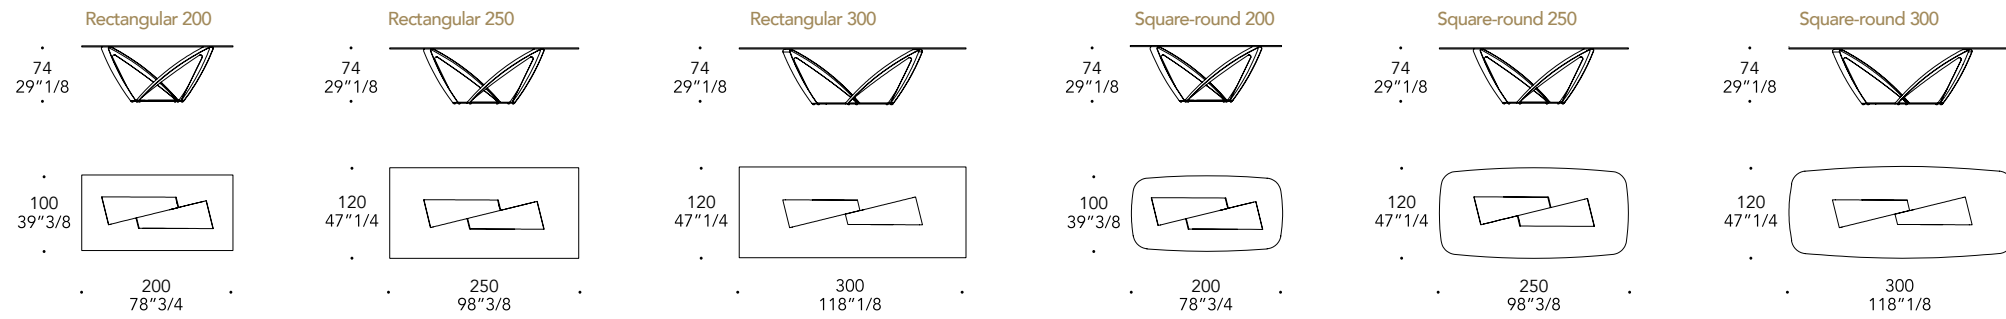

104M Ottone satinato
104M Satin Brass

105M Ottone dark satinato
105M Satin dark Brass

101M Titanium satinato
101M Satin Titanium

VETRO, VETRO MARMO E VETRO LEGNO
 GLASS, MARBLE GLASS AND WOOD GLASS TOP

BEVEL WOOD, BEVEL VETRO MARMO e BEVEL VETRO LEGNO
 BEVEL WOOD, BEVEL MARBLE GLASS and BEVEL WOOD GLASS