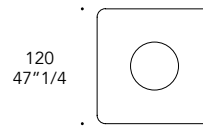

TOP IN MARMOREFLEX E LEGNOREFLEX
TOP IN MARMOREFLEX AND LEGNOREFLEX

Cylinder only

Oval 135

Round 60

Round 80

Round 120

Round 140

Square 60

Square 80

Square 120

Square 140

TOP IN FINITURA OTTONE DARK 105M
TOP IN DARK BRASS 105M FINISH

Round 60

Round 80

Round 120

Square 60