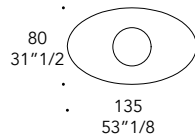

TOP IN MARMOREFLEX E LEGNOREFLEX
TOP IN MARMOREFLEX AND LEGNOREFLEX

Cylinder only

Oval 135

Round 60

Round 80

Round 120

Round 140

Square 60

Square 80

Square 120

Square 140

TOP IN FINITURA OTTONE DARK 105M
TOP IN DARK BRASS 105M FINISH

Round 60

Round 80

Round 120

Square 60