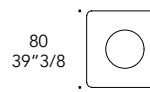

TOP IN MARMOREFLEX E LEGNOREFLEX
TOP IN MARMOREFLEX AND LEGNOREFLEX

Cylinder only

Oval 135

Round 60

Round 80

Round 120

Round 140

Square 60

Square 80

Square 120

Square 140

TOP IN FINITURA OTTONE DARK 105M
TOP IN DARK BRASS 105M FINISH

Round 60

Round 80

Round 120

Square 60