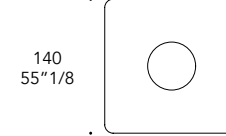

TOP IN MARMOREFLEX E LEGNOREFLEX
TOP IN MARMOREFLEX AND LEGNOREFLEX

Cylinder only

Oval 135

Round 60

Round 80

Round 120

Round 140

Square 60

Square 80

Square 120

Square 140

TOP IN FINITURA OTTONE DARK 105M
TOP IN DARK BRASS 105M FINISH

Round 60

Round 80

Round 120

Square 60