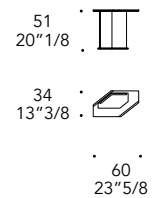

CUBITUM 40

Design · Riccardo Lucatello

TOP | 1

Vetro
Glass

sp./thick 15 mm.
bisello/bevel 35 mm.

Extrachiaro
Extra clear

BASE | 2

A - Interno in
Inner side in:

Vetro
Glass

Specchio Bronzo
Bronze mirror

B - Esterno in
External side in:

MARMOREFLEX®
Vetro Marmo
Marble glass

MATERIAL SHEET- D

LEGNOREFLEX®
Vetro Legno
Wood glass

MATERIAL SHEET- D

BORDO EDGE | 3

Legno
Wood

100M Bronze
100M Bronze

Mod. 1

Mod. 3

Mod. 5