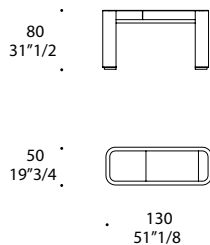

SAN MARCO TOILETTE

Design · Tulczinsky

1 cassetto e ribalta con specchio interno con illuminazione Led
 1 drawer and flap with mirror and Led lighting
 STRIP LED 9,6w/m 2700-3000K

Dettaglio apertura cassetto
 Drawer opening detail