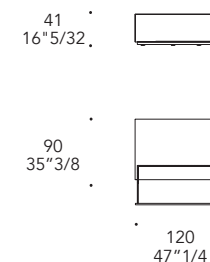

73
28" 47/64

43
16"7/8

120
47"1/4

120
47"1/4

S - Corner

73
28" 47/64

43
16"7/8

120
47"1/4

X - 90 with Drawer

Drawer: 81 x 49 x 29,5 h

X - 120 with Drawer

Drawer: 111 x 49 x 29,5 h

ADONE SOFA MENSOLA

Design · Emanuele Missaglia

MENSOLA SHELF | **G** **H**

Rivestimento in
Upholstery in: