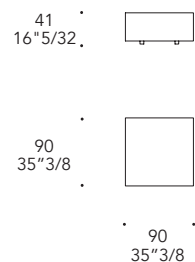

U - Coffee table