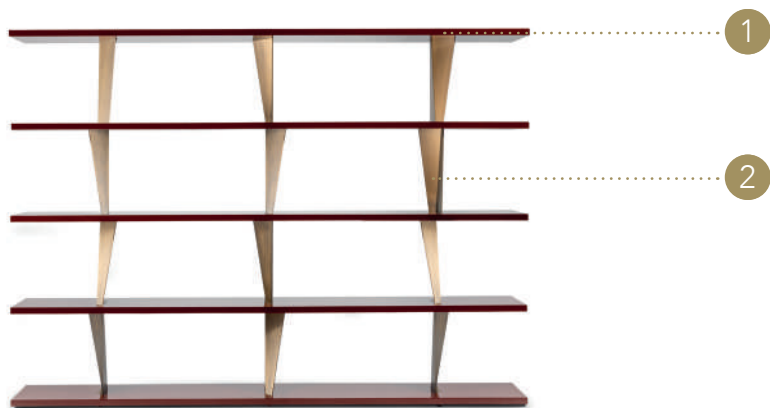

PRISMA LIBRERIA

Design · Riccardo Lucatello

MENSOLE *SHELVES* | 1

Legno laccato
Lacquered wood

sp./thick 30 mm.

 MATERIAL SHEET-C

Colori di serie
Standard colours

Legno
Wood

finitura/finish

100M Bronze
100M Bronze

104M Ottone satinato
104M Satin brass

105M Ottone dark satinato
105M Satin dark brass

101M Titanium satinato
101M Satin titanium

Noce Canaletto
Canaletto walnut

Frassino scuro
Dark Ashwood

DIVISORI *DIVISIONS* | 2

Lamiera piegata
Metal divisions

finitura/finish

104M Ottone satinato
104M Satin brass

105M Ottone dark satinato
105M Satin dark brass

101M Titanium satinato
101M Satin titanium

100M Bronze
100M Bronze