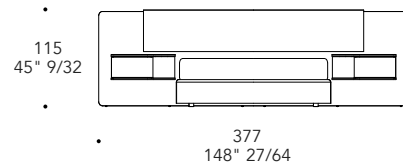

COMODINI BED-SIDE TABLES | 3

Struttura in legno
Structure in wood

Top in vetro
Glass top

Ante in tinta con la testiera
Doors matching the headboard

Dettagli in acciaio lucido
Details in shiny steel