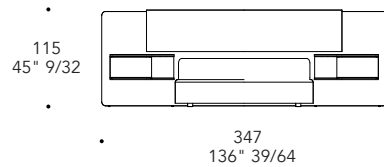

COMODINI BED-SIDE TABLES | 3

Struttura in legno
Structure in wood

Top in vetro
Glass top

Ante in tinta con la testiera
Doors matching the headboard

Dettagli in acciaio lucido
Details in shiny steel