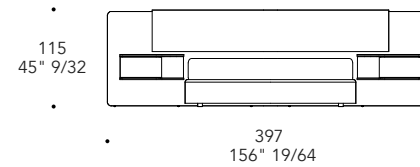

COMODINI BED-SIDE TABLES | 3

Struttura in legno
Structure in wood

Top in vetro
Glass top

Ante in tinta con la testiera
Doors matching the headboard

Dettagli in acciaio lucido
Details in shiny steel