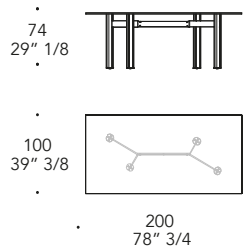

Legno
Wood

Frassino scuro
Dark Ashwood

Frassino Naturale
Natural Ashwood

STRUTTURA STRUCTURE | 3

Metallo
Metal

M112 Rame Dark
M112 Dark Copper

Rectangular 200

Rectangular 250

Rectangular 300

Square-Round 200

Square-Round 250

Square-Round 300