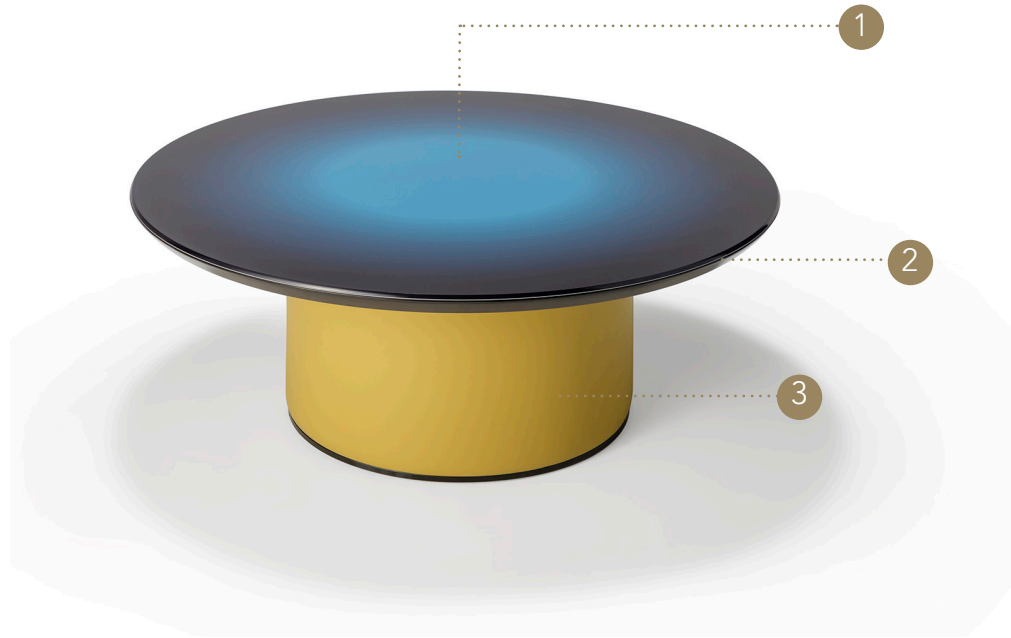

HULA HOOP 40

Design · Tulczinsky

TOP I 1

Vetro
Glass

Aura blue
Aura blue

Aura green
Aura green

sp./thick 8 mm.
becco di civetta/owl's beak

TOP BEVEL WOOD I 2

Legno laccato lucido
Shiny lacquered wood

Nero beluga
Nero beluga

sp./thick 25 mm.
Bevel wood/Bevel wood

BASE I 3

Rivestimento in:
Upholstery in:

Pelle
Leather

MATERIAL SHEET- B

Cat C
Colorata
Nabuk

Piano con movimento circolare manuale
Table with manual circular motion

42
1' 4" 17/32

Ø120
3' 11" 1/4