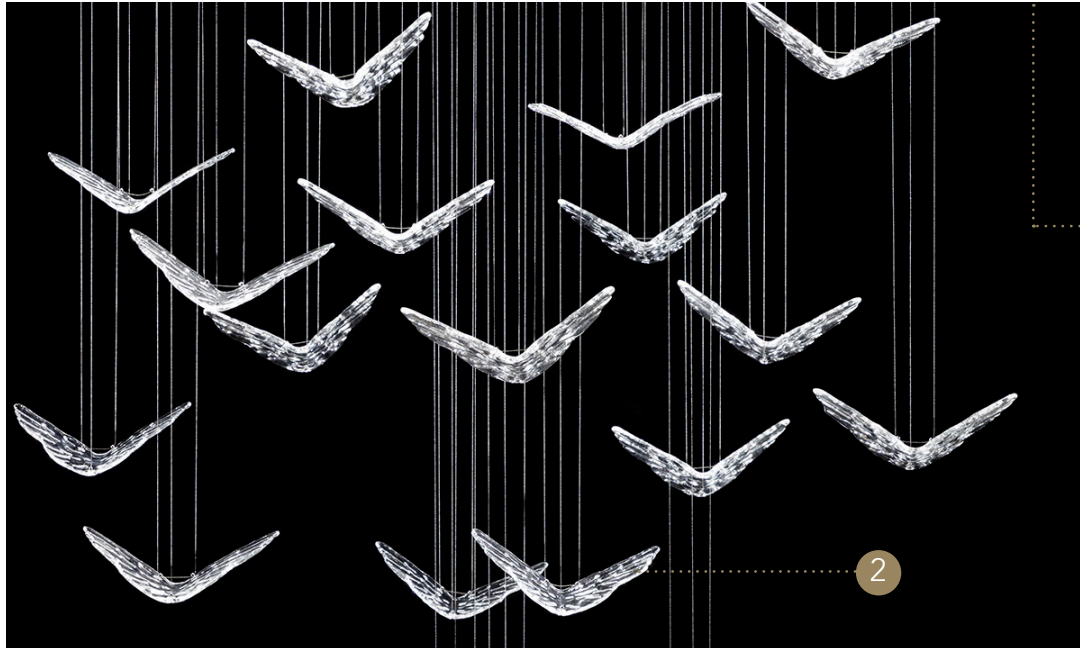

ANGELS

Design · Tulczinsky

SUPPORTO | 1
SUPPORT

Vetro
Glass

Specchio extra
Extra mirror

1

ELEMENTI | 2
ELEMENTS

Vetro
Glass

Vetro colato trasparente
Molten transparent glass

Sistema a Led
Led system

LED incassati nel supporto. (3W spot 24V 2700K cad)
Built-in LED in the support (3W spot 24V 2700K each).

12 elementi

150
4' 11" 1/16

60
1' 11" 5/8

120
3' 11" 1/4

16 elementi

160
5' 2" 63/64

100
3' 3" 3/8

100
3' 3" 3/8

20 elementi

160
5' 2" 63/64

Ø130
4' 3" 3/16

35 elementi

360
11' 9" 47/64

Ø148
4' 10" 17/64

1 elemento

MAX 400
13' 1" 31/64

14
5' 33/64

40
1' 3" 3/4