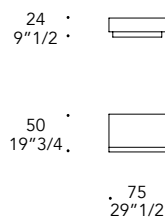

Chest of drawers
5-drawers