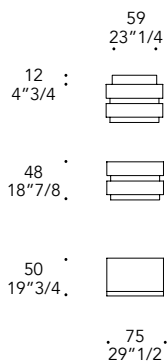

Extrachiario acidato temperato
Extra clear etched and tempered

- Impianto luce a Led
- Led lighting

1. **OPTIONAL |**
2. Ripiano a ponte in vetro extra chiaro sp. 10 mm
   - Shelf in extra clear glass 10 mm. th.

Night stand
2-drawers

Con ripiano a ponte
With bridge shelf

Night stand
1-drawer