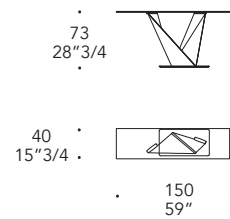

fissaggio a muro wall fixing

auto portante free standing