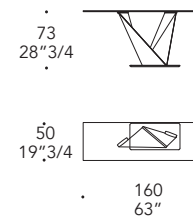

fissaggio a muro wall fixing

auto portante free standing