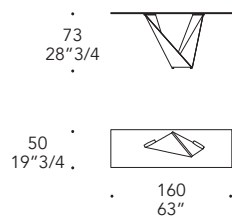

fissaggio a muro wall fixing

auto portante free standing