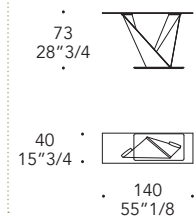

fissaggio a muro wall fixing

auto portante free standing