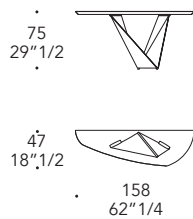

fissaggio a muro wall fixing

auto portante free standing