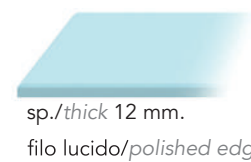

PRISMA STEEL CONSOLE

Design · Riccardo Lucatello

A MURO/ WALL FIXING

AUTOPORTANTE/ FREESTANDING

TOP | 1

Vetro
Glass

sp./thick 12 mm.
filo lucido/polished edges

Tasparente
Transparent

MARMOREFLEX®

Vetro Marmo
Marble glass

MATERIAL SHEET- D

LEGNOREFLEX®

Vetro Legno
Wood glass

MATERIAL SHEET- D

sp./thick 3+10 mm.
filo Wing/Wing edges

Bevel wood legno
Bevel wood

sp./thick 40 mm.

Noce Canaletto
Canaletto walnut

Frassino scuro
Dark Ashwood

BASE | 2

Metallo
Metal

100M Bronze
100M Bronze

finitura/finish

104M Ottone satinato
104M Satin brass