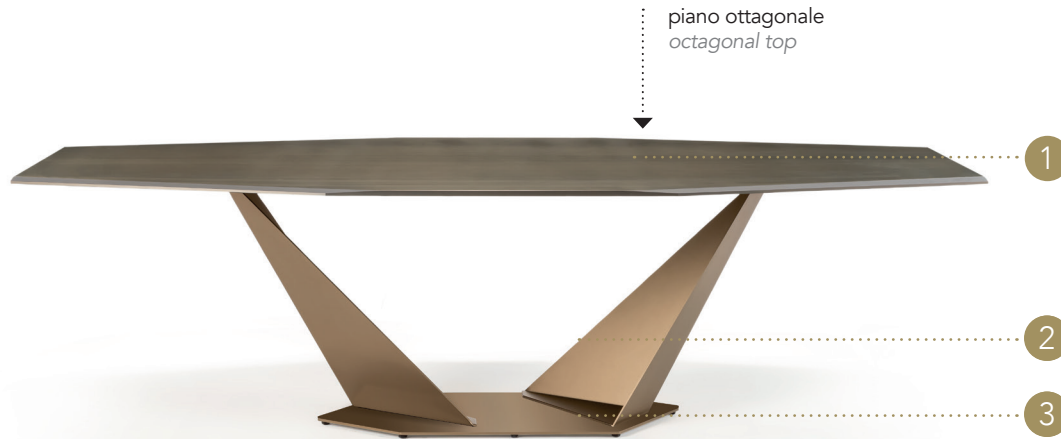

# QUARTZ 72

Design · Riccardo Lucatello

TOP | 1

 Vetro Glass  
sp./thick 15 mm.  
bisello/bevel 35 mm  
filo lucido/polished edges

Trasparente  
Transparent

Extrachiario  
Extra clear

Vetro verniciato  
Lacquered glass

105M Ottone dark satinato  
105M Satin dark Brass

Vetro Marmo  
Marble glass  
**MARMOREFLEX®**

MATERIAL SHEET-D

Vetro Legno  
Wood glass  
**LEGNOREFLEX®**

MATERIAL SHEET-D

sp./thick 10+4 mm.  
filo Wing/Wing edge

**GAMBE LEGS | 2**

Metallo  
Metal

100M Bronze  
100M Bronze

finitura/finish

104M Ottone satinato  
104M Satin Brass

105M Ottone dark satinato  
105M Satin dark Brass

101M Titanium satinato  
101M Satin titanium

piano ottagonale  
octagonal top

**ZOCOLO  
PLINTH | 3**

Metallo  
Metal

In tinta con le gambe  
Matching the legs

**VETRO E VETRO VERNICIATO OTTONE**  
GLASS AND LACQUERED BRASS GLASS

**VETRO, VETRO MARMO E VETRO LEGNO**  
GLASS, MARBLE GLASS AND WOOD GLASS TOP