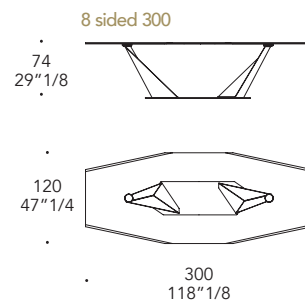

piano ottagonale  
octagonal top

**ZOCOLO  
PLINTH | 3**

Metallo  
Metal

In tinta con le gambe  
Matching the legs

**VETRO E VETRO VERNICIATO OTTONE**  
GLASS AND LACQUERED BRASS GLASS

**VETRO, VETRO MARMO E VETRO LEGNO**  
GLASS, MARBLE GLASS AND WOOD GLASS TOP