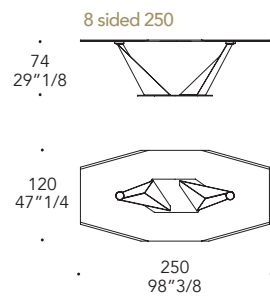

piano ottagonale  
octagonal top

**ZOCOLO  
PLINTH | 3**

Metallo  
Metal

In tinta con le gambe  
Matching the legs

**VETRO E VETRO VERNICIATO OTTONE**  
GLASS AND LACQUERED BRASS GLASS

**VETRO, VETRO MARMO E VETRO LEGNO**  
GLASS, MARBLE GLASS AND WOOD GLASS TOP