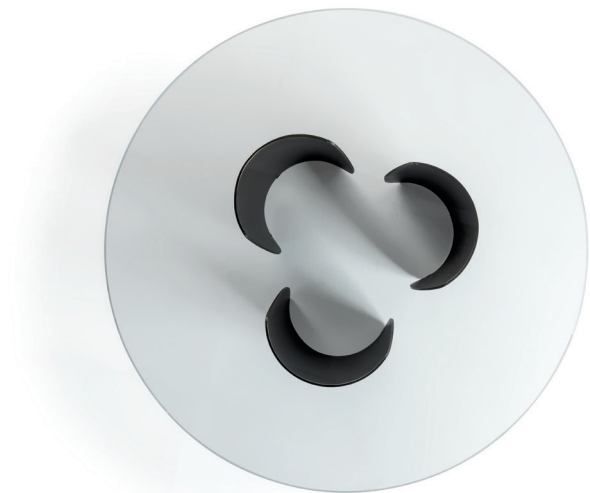

VETRO, VETRO MARMO E VETRO LEGNO
GLASS, MARBLE GLASS AND WOOD GLASS TOP

* terza gamba opzionale per estetica
optional third leg just for aesthetics