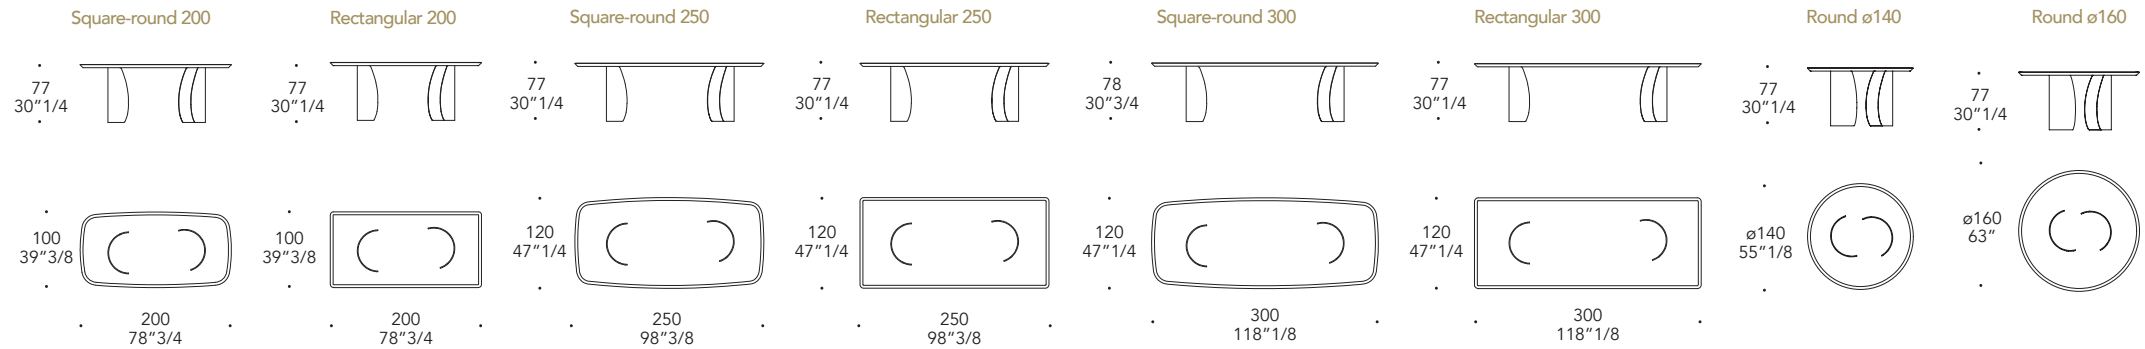

## MARMOREFLEX®/LEGNOREFLEX®

sp./thick 40 mm.

Bordo in  
Edge in:

MATERIAL SHEET- D

100M Bronze  
100M Bronze

**BEVEL WOOD, BEVEL VETRO MARMO e BEVEL VETRO LEGNO**  
*BEVEL WOOD, BEVEL MARBLE GLASS and BEVEL WOOD GLASS*