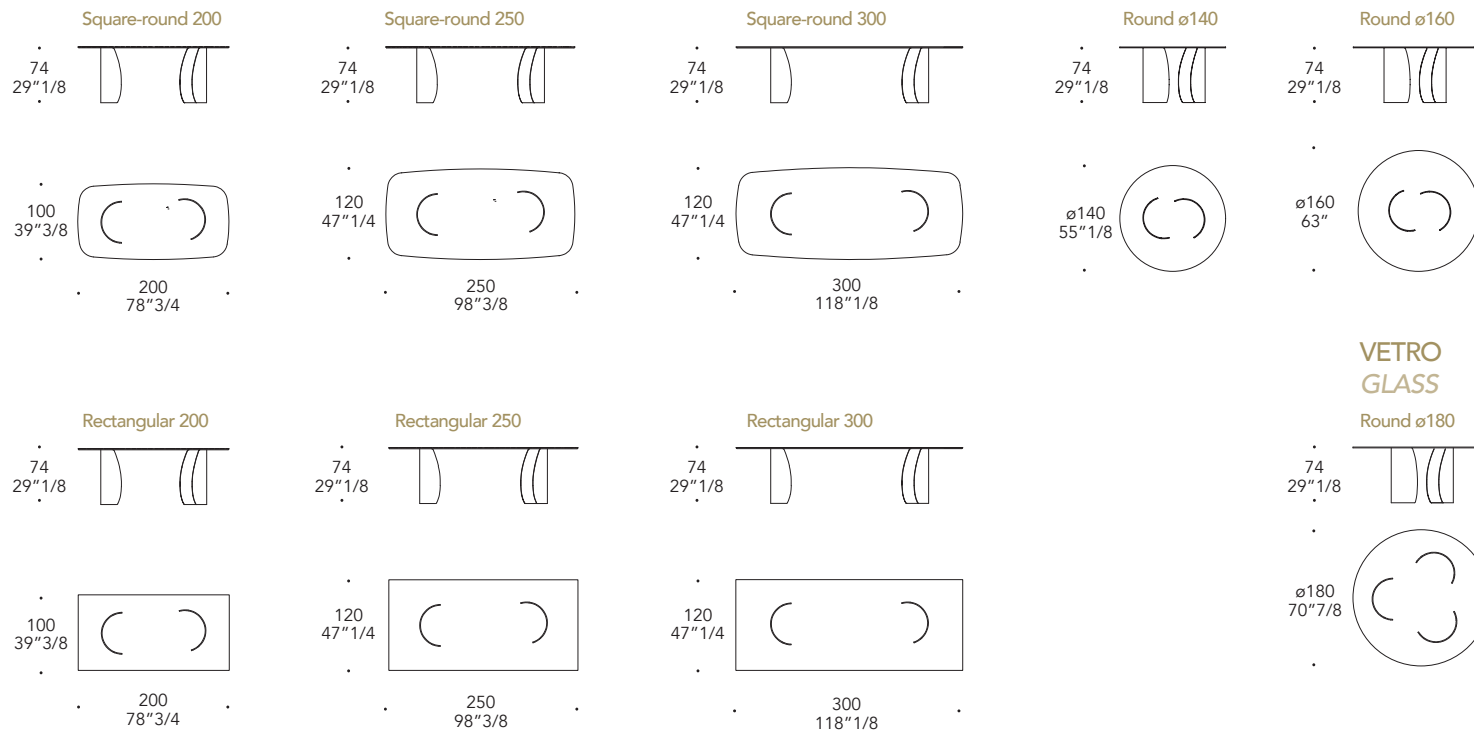

VETRO, VETRO MARMO E VETRO LEGNO
GLASS, MARBLE GLASS AND WOOD GLASS TOP

* terza gamba opzionale per estetica
optional third leg just for aesthetics