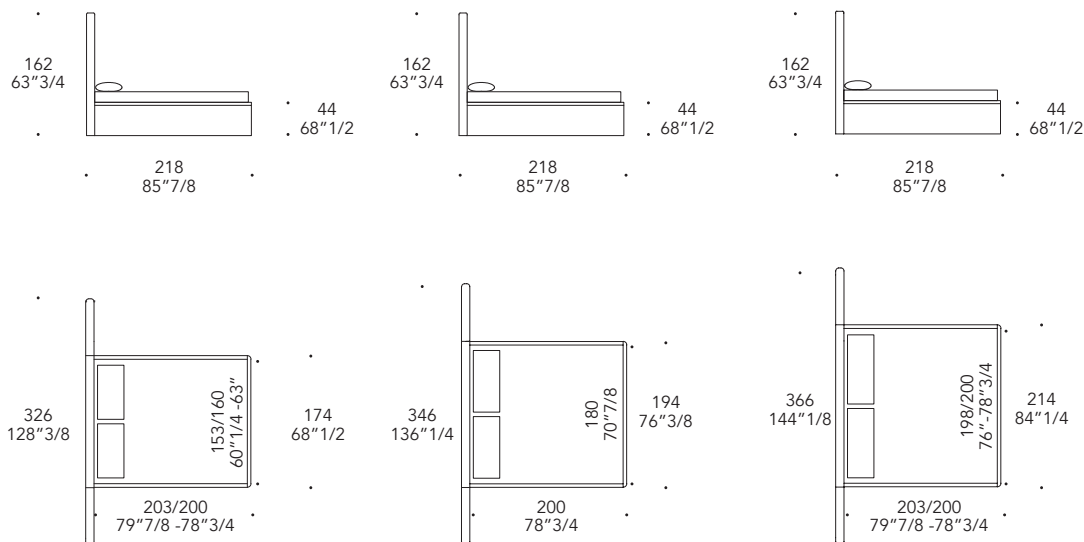

PLISSÈ XL LETTO

Design · Reflex

- Rete e materasso non inclusi
- Slatted support and mattress not included

TESTIERA HEADBOARD | 1

Imbottita e plissettata con rivestimento in
Padded and pleated upholstery in: