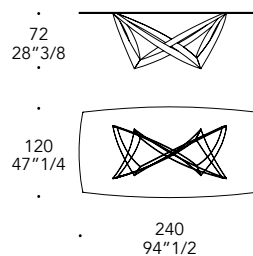

## BASE | 2

Ferro battuto  
Forged Iron

100M Bronze  
100M Bronze

finitura/finish

104M Ottone satinato  
104M Satin brass

105M Ottone dark  
105M Dark brass

101M Titanium satinato  
101M Satin titanium

Sagomato a botte 200  
barrel shape 200

Sagomato a botte 240  
barrel shape 240

Rectangular 250