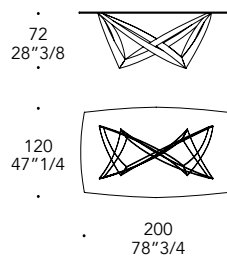

## BASE | 2

Ferro battuto  
Forged Iron

100M Bronze  
100M Bronze

finitura/finish

104M Ottone satinato  
104M Satin brass

105M Ottone dark  
105M Dark brass

101M Titanium satinato  
101M Satin titanium

Sagomato a botte 200  
barrel shape 200

Sagomato a botte 240  
barrel shape 240

Rectangular 250