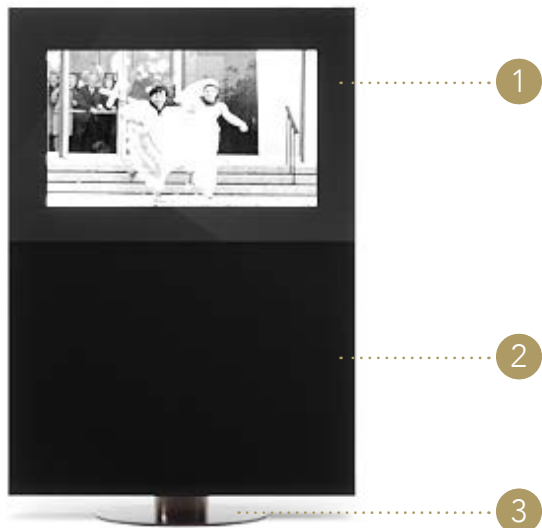

MIRAGE PORTA TV

Design · Reflex

Fronte
Front

Retro
Back

SCHIENALE BACK | 1

Vetro
Glass

Specchio
Mirror

ANTA DOOR | 2

Vetro
Glass

Dark - grey serigrafata nera
Dark-grey with black serigraphy

BASE | 3

Metallo
Metal

Acciaio satinato
Satin steel

- Contenitore nero
- Motore con telecomando
- Fascia orizzontale in lycra per speaker sull'anta
- Black storage unit
- Electrical engine with remote control
- Horizontale lycra-band for speaker on the door

With storage unit
TV 50" - max 63"